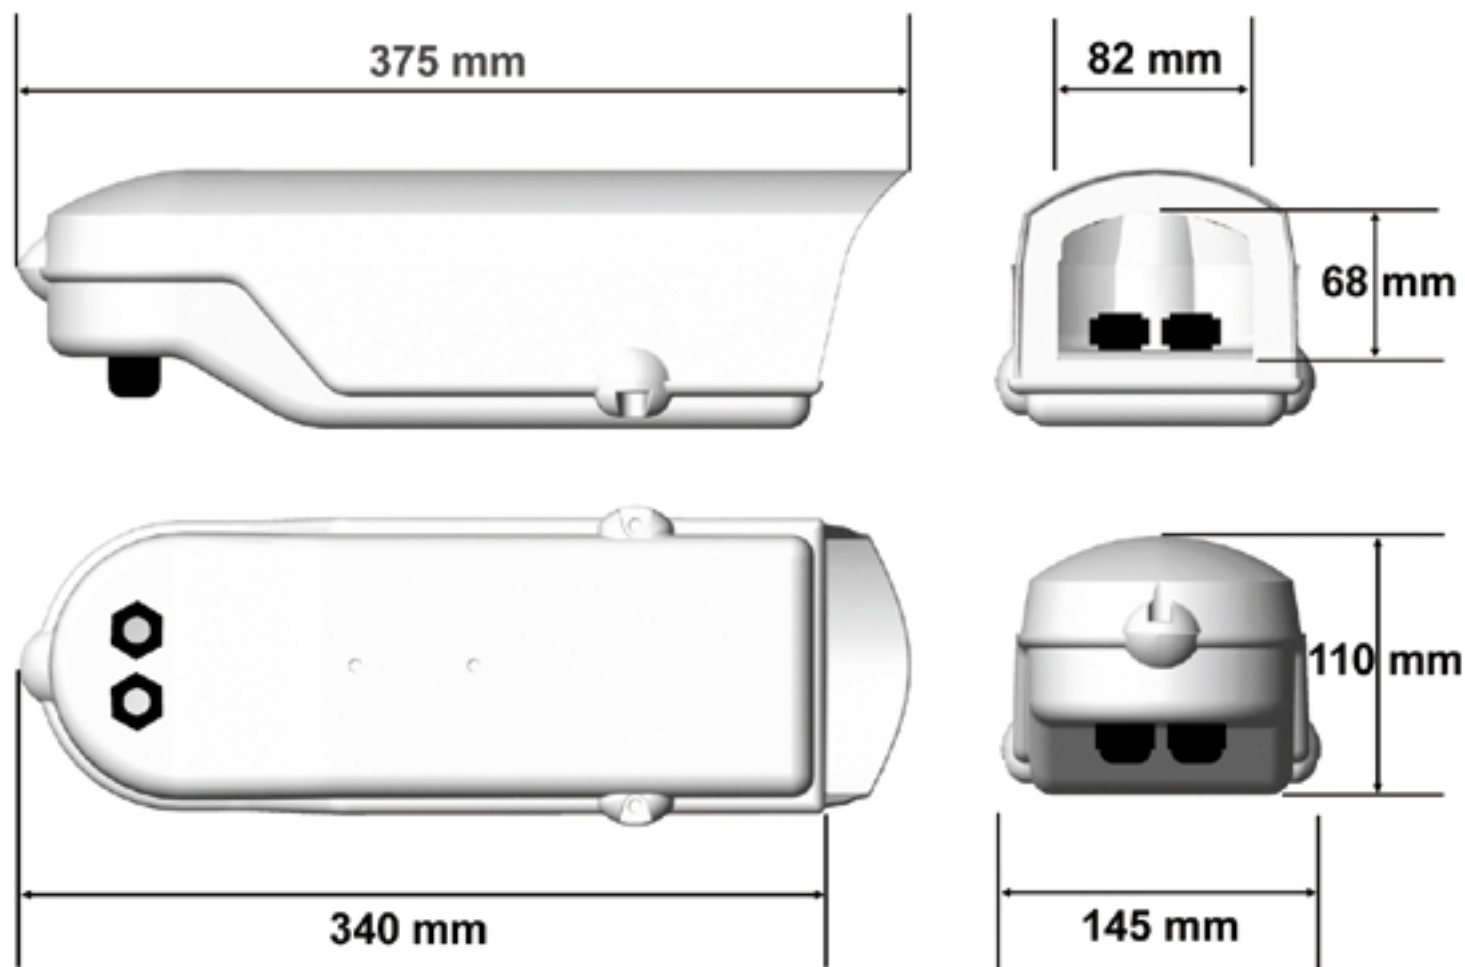

EXTERNAL DIMENSIONS

MAXIMUM INTERNAL DIMENSIONS
250mm Length x 110mm Width x 70mm Height