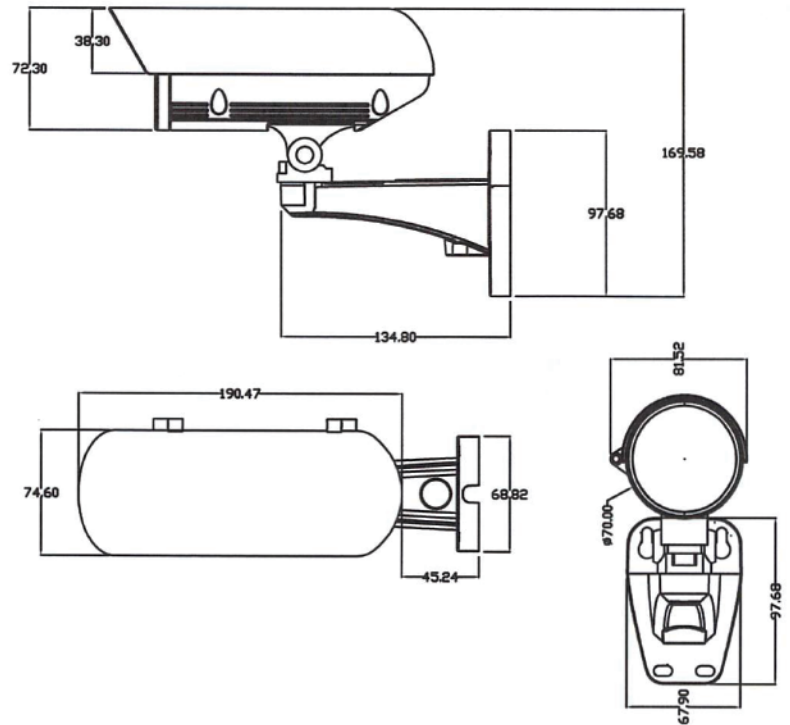

IP67 level metal small size housing with cable managed bracket to protect the network cable.

- 5 megapixel resolution
- Advanced T.I. DSP processor
- Triple stream H.264/MJPEG/MPEG4
- Real time video (HDTV) 1080p.
- IP67 Heavy duty professional housing
- Cable managed bracket
- 3rd. Gen. infrared light, 35m.
- Digital WDR
- Micro SD/SDHC/SDXC local storage
- POE/DC power supply
- Varifocal, high resolution, autoiris lens
- Advanced light measurement
- Analogue output for easy installation
- Alarm I/O

| Camera | | |
|----------------------|-------|--|
| Type | | Bullet camera, metal casting body, IP67 weather proof, IR light 35m. |
| Image Sensor | | 1/2,5" progressive CMOS |
| Picture Elements | | 2592(H) x 1920(V) |
| Minimum Illumination | Color | 0.4 LUX @ F1.2 |
| | B/W | 0.2 LUX @ F1.2 |
| | IR ON | 0 Lux |
| Shutter Speed | | Automatic, Manual 1/7,5 ~ 1/100,000 seg. |
| White Balance | | Automatic, settings |
| Gain Control | | Automatic |