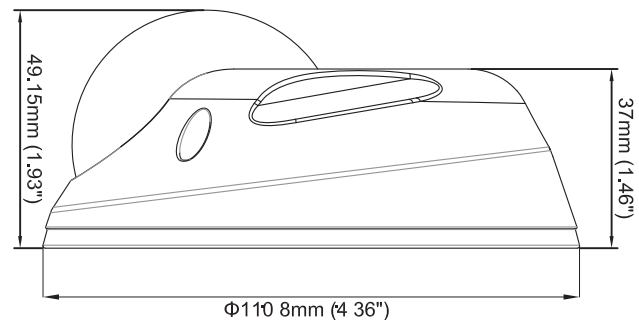

AR3528PA

Mini-dome Camera

The AR3528PA is a small factor 5 megapixel mini-dome panoramic network camera, with a very compact and robust design, able to provide panoramic video with 360° vision around the camera, avoiding blind areas and decreasing the number of cameras used in the installations.

- 5 megapixel resolution panoramic video
- IP67 and IK10 metal housing
- EN50155 certified
- Built-in microphone
- Triple stream H.264/MJPEG/MPEG4
- Digital WDR
- Micro SD/SDHC local storage
- POE power supply
- High resolution fisheye Japanese lens