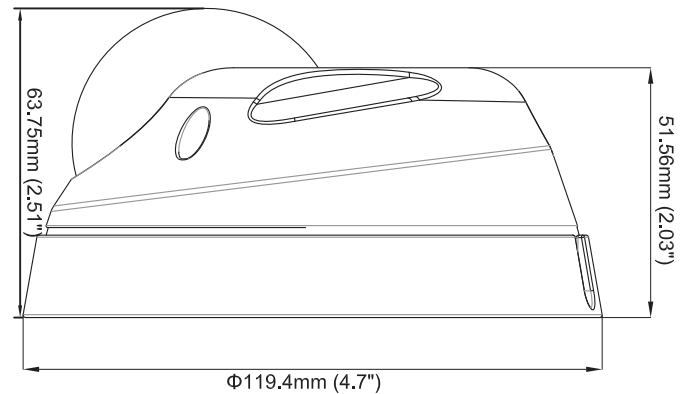

AR3528PA

Mini-dome Camera

The AR3528PA is a small factor 5 megapixel mini-dome panoramic network camera, with a very compact and robust design, able to provide panoramic video with 360° vision around the camera, avoiding blind areas and decreasing the number of cameras used in the installations.

- 5 megapixel resolution panoramic video
- IP67 and IK10 metal housing
- EN50155 certified
- Built-in microphone
- Triple stream H.264/MJPEG/MPEG4
- Digital WDR
- Micro SD/SDHC local storage
- POE power supply
- High resolution fisheye Japanese lens

Camera		
Type		Mini-dome, metal casting body, IP67 and IK10 vandal proof
Image Sensor		1/2.5" progressive CMOS
Picture Elements		2592(H)x1920(V)
Minimum Illumination	Color	0.4 LUX @ F1.2
	B/W	0.2 LUX @ F1.2
Shutter Speed		Automatic, Manual 1/7,5 ~ 1/100,000 seg.
White Balance		Automatic, settings
Gain Control		Automatic