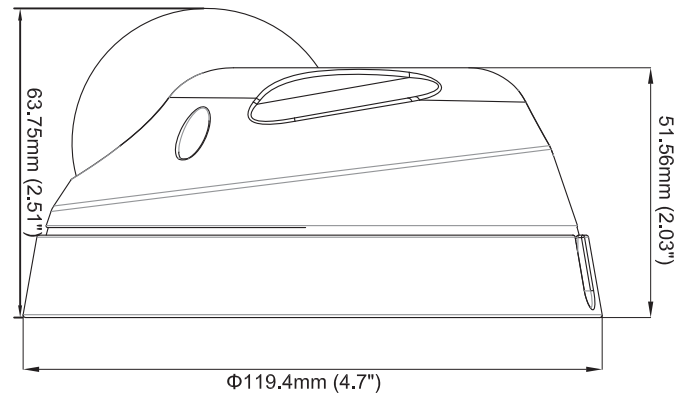

AR3510PA

Mini-dome Camera

The AR3510PA is a small factor 5 megapixel mini-dome network camera, with a very compact and robust design and a powerful heart inside. Able to deliver perfect video stream and balanced colors 5 megapixel resolution and in HDTV 1920x1080 at 30fps., real time video.

- 5 megapixel resolution and HDTV video stream
- IP67 and IK10 metal housing
- EN50155 certified
- Built-in microphone
- 1/2,5" Bigger size Aptina CMOS sensor
- Triple stream H.264/MJPEG/MPEG4
- Micro SD/SDHC local storage
- POE power supply
- High resolution fix focal/IR sensible lens
- Digital WDR

Camera		
Type		Mini-dome, metal casting body, IP67 and IK10 vandal proof
Image Sensor		1/2,5" progressive CMOS
Picture Elements		2592(H)x1920(V)
Minimum Illumination	Color	0.4 LUX @ F1.2
	B/W	0.2 LUX @ F1.2
Shutter Speed		Automatic, Manual 1/7,5 ~ 1/100,000 seg.
White Balance		Automatic, settings
Gain Control		Automatic