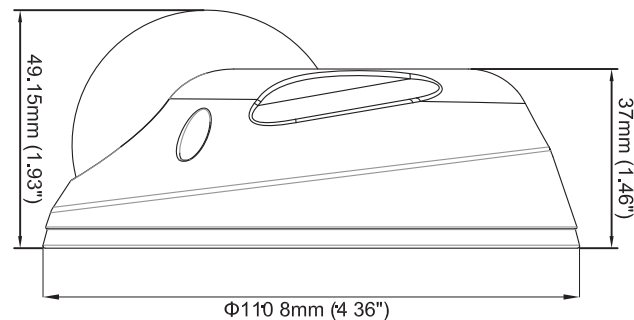

AR3510PA

Mini-dome Camera

The AR3510PA is a small factor 5 megapixel mini-dome network camera, with a very compact and robust design and a powerful heart inside. Able to deliver perfect video stream and balanced colors 5 megapixel resolution and in HDTV 1920x1080 at 30fps., real time video.

- 5 megapixel resolution and HDTV video stream
- IP67 and IK10 metal housing
- EN50155 certified
- Built-in microphone
- 1/2,5" Bigger size Aptina CMOS sensor
- Triple stream H.264/MJPEG/MPEG4
- Micro SD/SDHC local storage
- POE power supply
- High resolution fix focal/IR sensible lens
- Digital WDR

Camera		
Type		Mini-dome, metal casting body, IP67 and IK10 vandal proof
Image Sensor		1/2,5" progressive CMOS
Picture Elements		2592(H)x1920(V)
Minimum Illumination	Color	0.4 LUX @ F1.2
	B/W	0.2 LUX @ F1.2
Shutter Speed		Automatic, Manual 1/7,5 ~ 1/100,000 seg.
White Balance		Automatic, settings
Gain Control		Automatic