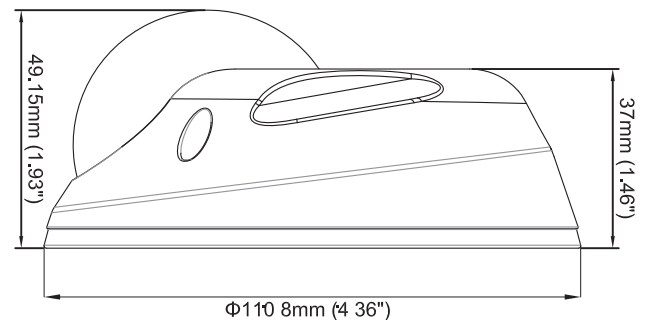

## Mini-dome Camera

The AR3210PA is a small factor 2 megapixel mini-dome network camera, with a very compact and robust design and a powerful heart inside. Able to deliver perfect video stream and balanced colors in HDTV 1920x1080 at 30fps., real time video.

- 1/2,5" Bigger size Aptina CMOS sensor
- IP67 and IK10 metal housing
- EN50155 certified
- Built-in microphone
- Triple stream H.264/MJPEG/MPEG4
- Real time video (HDTV) 1080p.
- Digital WDR
- Micro SD/SDHC local storage
- POE power supply
- High resolution fix focal/IR sensible lens