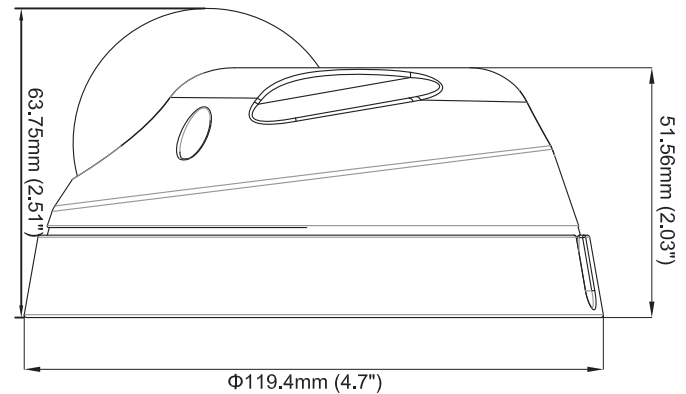

## Mini-dome Camera

The AR3210PA is a small factor 2 megapixel mini-dome network camera, with a very compact and robust design and a powerful heart inside. Able to deliver perfect video stream and balanced colors in HDTV 1920x1080 at 30fps., real time video.

- 1/2,5" Bigger size Aptina CMOS sensor
- IP67 and IK10 metal housing
- EN50155 certified
- Built-in microphone
- Triple stream H.264/MJPEG/MPEG4
- Real time video (HDTV) 1080p.
- Digital WDR
- Micro SD/SDHC local storage
- POE power supply
- High resolution fix focal/IR sensible lens