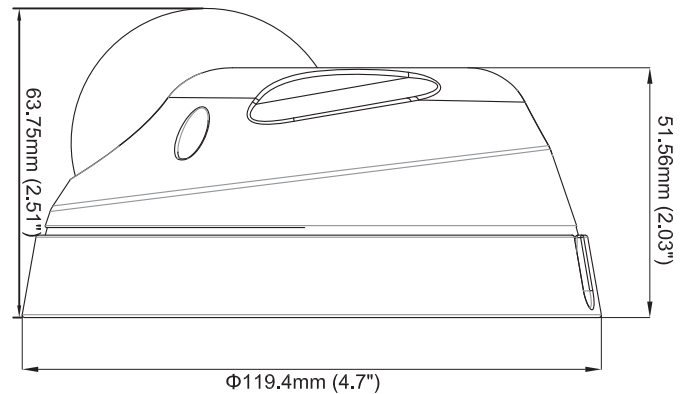

AR3210P

Mini-dome Camera

The AR3210P is a small factor 2 megapixel mini-dome network camera, with a very compact and robust design and a powerful heart inside. Able to deliver perfect video stream and balanced colors in HDTV 1920x1080 at 30fps., real time video.

EN50155 certified for transportation applications.

Thoroughly protected with an IP68 and IK10 full aluminum housing. Giving a great performance against harsh environment and vandalism.

- 1/2,5" Bigger size Aptina CMOS sensor
- IP68 and IK10 metal housing
- EN50155 certified
- Digital WDR
- Triple stream H.264/MJPEG/MPEG4
- Real time video (HDTV) 1080p.
- Micro SD/SDHC local storage
- POE power supply
- High resolution fix focal/IR sensible lens
- Advanced light measurement

Camera		
Type		Mini-dome, metal casting body, IP68 and IK10 vandal proof
Image Sensor		1/2,5" progressive CMOS
Picture Elements		1920(H) x 1200(V)
Minimum Illumination	Color	0.4 LUX @ F1.2
	B/W	0.2 LUX @ F1.2
Shutter Speed		Automatic, Manual 1/7,5 ~ 1/100,000 seg.
White Balance		Automatic, settings
Gain Control		Automatic