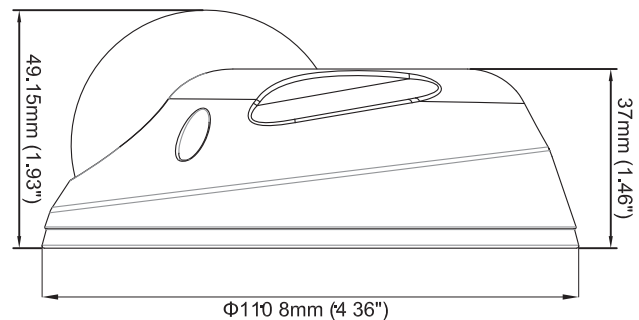

AR3210P

Mini-dome Camera

The AR3210P is a small factor 2 megapixel mini-dome network camera, with a very compact and robust design and a powerful heart inside. Able to deliver perfect video stream and balanced colors in HDTV 1920x1080 at 30fps., real time video.

EN50155 certified for transportation applications.

Thoroughly protected with an IP68 and IK10 full aluminum housing. Giving a great performance against harsh environment and vandalism.

- 1/2,5" Bigger size Aptina CMOS sensor
- IP68 and IK10 metal housing
- EN50155 certified
- Digital WDR
- Triple stream H.264/MJPEG/MPEG4
- Real time video (HDTV) 1080p.
- Micro SD/SDHC local storage
- POE power supply
- High resolution fix focal/IR sensible lens
- Advanced light measurement

Camera		
Type		Mini-dome, metal casting body, IP68 and IK10 vandal proof
Image Sensor		1/2,5" progressive CMOS
Picture Elements		1920(H) x 1200(V)
Minimum Illumination	Color	0.4 LUX @ F1.2
	B/W	0.2 LUX @ F1.2
Shutter Speed		Automatic, Manual 1/7,5 ~ 1/100,000 seg.
White Balance		Automatic, settings
Gain Control		Automatic