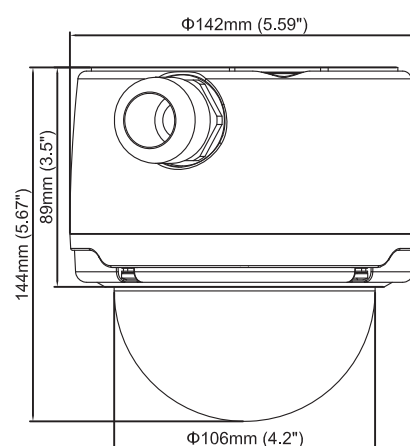

Total control in 5 megapixel resolution, best performance with a superior 1/2,5" Aptina CMOS sensor to have total security in large or small areas. Ideal to decrease the number of cameras by area, and having extra recording capability up to 120GB.

- High resolution in 2592x1920 at 12fps.
- Aptina low lux CMOS sensor in 1/2.5"
- 360° vision around the camera
- Digital WDR
- SD/SDHC and 120GB HDD 1.8" local storage
- IP66/IK10 aluminum metal housing
- Multiple stream H.264, MJPEG, MPEG4
- POE and DC power supply
- High resolution fix iris fish eye lens

Camera		
Type		Fix dome, metal casting body, IP66 including IR light 20m.
Image Sensor		1/2,5" progressive CMOS
Picture Elements		2592(H) x 1920(V)
Minimum Illumination	Color	0.4 LUX @ F1.2
	B/W	0.2 LUX @ F1.2
Shutter Speed		Automatic, Manual 1/7,5 ~ 1/100,000 seg.
White Balance		Automatic, settings
Gain Control		Automatic