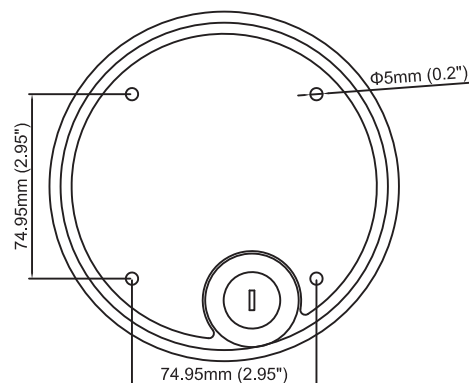

Total control in 5 megapixel resolution, best performance with a superior 1/2,5" Aptina CMOS sensor to have total security in large or small areas. Ideal to decrease the number of cameras by area, and having extra recording capability up to 120GB.

- High resolution in 2592x1920 at 12fps.
- Aptina low lux CMOS sensor in 1/2.5"
- 360° vision around the camera
- Digital WDR
- SD/SDHC and 120GB HDD 1.8" local storage
- IP66/IK10 aluminum metal housing
- Multiple stream H.264, MJPEG, MPEG4
- POE and DC power supply
- High resolution fix iris fish eye lens

Camera		
Type		Fix dome, metal casting body, IP66 including IR light 20m.
Image Sensor		1/2,5" progressive CMOS
Picture Elements		2592(H) x 1920(V)
Minimum Illumination	Color	0.4 LUX @ F1.2
	B/W	0.2 LUX @ F1.2
Shutter Speed		Automatic, Manual 1/7,5 ~ 1/100,000 seg.
White Balance		Automatic, settings
Gain Control		Automatic