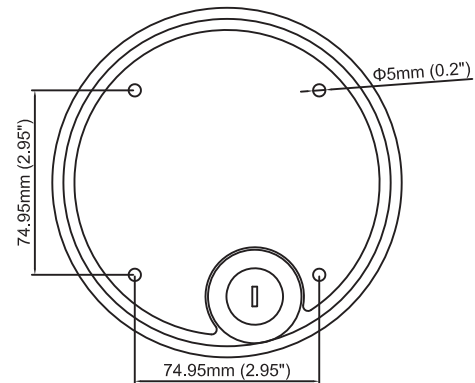

## 360° De-warping Camera

Advanced panoramic network cameras in 5 megapixel resolution with 360° vision around the camera. Not blind areas and total control of the image in every corner.

Total control in 5 megapixel resolution, best performance with a superior 1/2,5" Aptina CMOS sensor to have total security in large or small areas. Ideal to decrease the number of cameras by area.

- 5 megapixel resolution
- 2592x1920 at 12 fps.
- Digital WDR
- 360° vision around the camera
- No blind areas
- IP66/IK10 aluminum metal housing
- Multiple stream H.264, MJPEG, MPEG4
- POE and DC power supply
- SD/SDHC and USB local storage
- High resolution fix iris fish eye lens

| Camera               |       |  |
|----------------------|-------|--|
| Type                 |       | Fix dome, metal casting body, IP66 including IR light 20m. |
| Image Sensor         |       | 1/2,5" progressive CMOS                                    |
| Picture Elements     |       | 2592(H) x 1920(V)  |
| Minimum Illumination | Color | 0.4 LUX @ F1.2   |
|                      | B/W   | 0.2 LUX @ F1.2   |
| Shutter Speed        |       | Automatic, Manual 1/7,5 ~ 1/100,000 seg.                   |
| White Balance        |       | Automatic, settings  |
| Gain Control         |       | Automatic  |