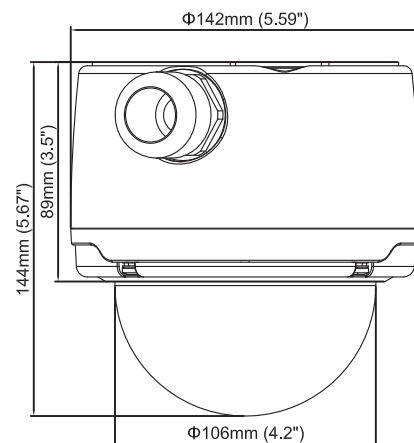

## 360° De-warping Camera

Advanced panoramic network cameras in 5 megapixel resolution with 360° vision around the camera. Not blind areas and total control of the image in every corner.

Total control in 5 megapixel resolution, best performance with a superior 1/2,5" Aptina CMOS sensor to have total security in large or small areas. Ideal to decrease the number of cameras by area.

- 5 megapixel resolution
- 2592x1920 at 12 fps.
- Digital WDR
- 360° vision around the camera
- No blind areas
- IP66/IK10 aluminum metal housing
- Multiple stream H.264, MJPEG, MPEG4
- POE and DC power supply
- SD/SDHC and USB local storage
- High resolution fix iris fish eye lens

| Camera               |       |  |
|----------------------|-------|--|
| Type                 |       | Fix dome, metal casting body, IP66 including IR light 20m. |
| Image Sensor         |       | 1/2,5" progressive CMOS                                    |
| Picture Elements     |       | 2592(H) x 1920(V)  |
| Minimum Illumination | Color | 0.4 LUX @ F1.2   |
|                      | B/W   | 0.2 LUX @ F1.2   |
| Shutter Speed        |       | Automatic, Manual 1/7,5 ~ 1/100,000 seg.                   |
| White Balance        |       | Automatic, settings  |
| Gain Control         |       | Automatic  |