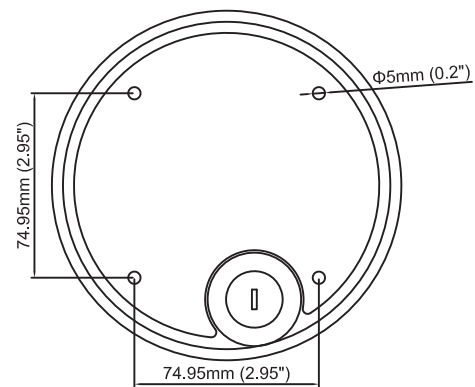

AR2500H

Dome Camera

The AR2500H network camera is fully compliant of H.264 to provide most effective bandwidth control, providing 5 megapixel resolution at full video frame at 12fps.

The AR2500H camera provides an all-in-one solution with a built in hard drive to extend the local storage capability up to 120GB. capacity. It comes with an autoiris and varifocal lens, IR light and IP66/IK10 waterproof / vandalproof dome enclosure.

- 5 megapixel Aptina CMOS 1/2.5" sensor
- 2592x1920 resolution at 12fps
- Triple stream H.264, MJPEG, MPEG4
- Digital WDR
- IP66/IK10 metal housing and 20m. IR light
- POE and DC power supply
- USB, SD/SDHC, built in 120GB. HDD
- High resolution varifocal, autoiris lens

Camera		
Type	Fix dome, metal casting body, IP66 including IR light 20m.	
Image Sensor	1/2.5" progressive CMOS	
Picture Elements	2592(H) x 1920(V)	
Minimum Illumination	Color	0.4 LUX @ F1.2
	B/W	0.2 LUX @ F1.2
	IR ON	0 Lux
Shutter Speed	Automatic, Manual 1/7,5 ~ 1/100,000 seg.	
White Balance	Automatic, settings	
Gain Control	Automatic	