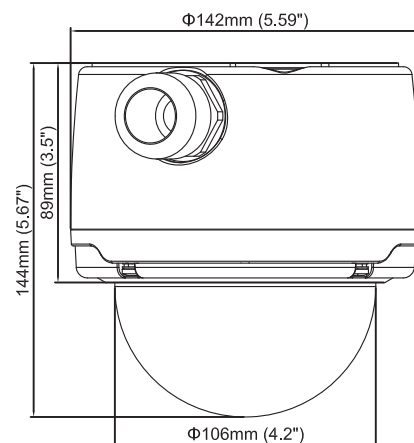

AR2500H

Dome Camera

The AR2500H network camera is fully compliant of H.264 to provide most effective bandwidth control, providing 5 megapixel resolution at full video frame at 12fps.

The AR2500H camera provides an all-in-one solution with a built in hard drive to extend the local storage capability up to 120GB. capacity. It comes with an autoiris and varifocal lens, IR light and IP66/IK10 waterproof / vandalproof dome enclosure.

- 5 megapixel Aptina CMOS 1/2.5" sensor
- 2592x1920 resolution at 12fps
- Triple stream H.264, MJPEG, MPEG4
- Digital WDR
- IP66/IK10 metal housing and 20m. IR light
- POE and DC power supply
- USB, SD/SDHC, built in 120GB. HDD
- High resolution varifocal, autoiris lens

Camera		
Type	Fix dome, metal casting body, IP66 including IR light 20m.	
Image Sensor	1/2.5" progressive CMOS	
Picture Elements	2592(H) x 1920(V)	
Minimum Illumination	Color	0.4 LUX @ F1.2
	B/W	0.2 LUX @ F1.2
	IR ON	0 Lux
Shutter Speed	Automatic, Manual 1/7,5 ~ 1/100,000 seg.	
White Balance	Automatic, settings	
Gain Control	Automatic	