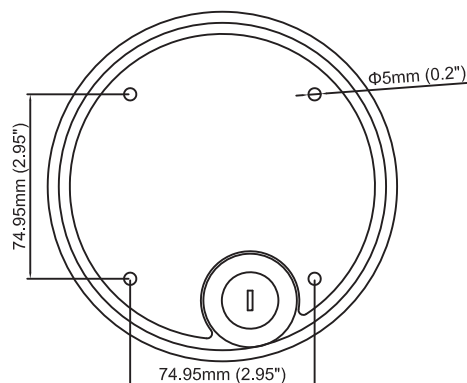

Perfect image quality and highest edge storage capacity by its internal 120GB. hard drive and SD/SDHC.

- 2 megapixel resolution, 1920x1080
- 1/2,5" bigger size Aptina sensor
- Digital WDR
- Triple stream H.264/MJPEG/MPEG4
- Real time video (HDTV) 1080p.
- SD/SDHC and 120GB. 1.8" HDD included
- POE/DC power supply
- Varifocal, high resolution, autoiris lens
- IP66/IK10 Aluminum metal housing with IR light
- Advanced light measurement

Camera		
Type		Fix dome, metal casting body, IP66 including IR light 20m.
Image Sensor		1/2,5" progressive CMOS
Picture Elements		1920(H) x 1200(V)
Minimum Illumination	Color	0.4 LUX @ F1.2
	B/W	0.2 LUX @ F1.2
	IR ON	0 Lux
Shutter Speed		Automatic, Manual 1/7,5 ~ 1/100,000 seg.
White Balance		Automatic, settings
Gain Control		Automatic