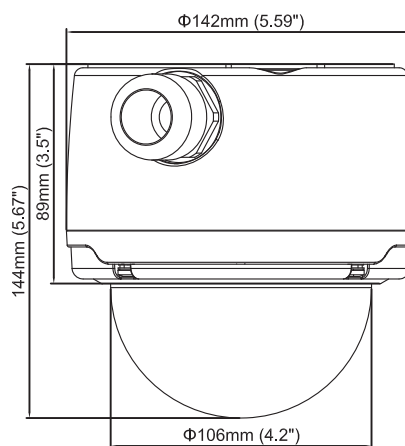

AR2200H

Dome Camera

The AR2200H is a high quality 2 megapixel network camera delivering video in real time at 1920x1080 resolution. Best quality image in class, real 1080p./HDTV image quality by using bigger size Aptina CMOS sensor.

Perfect image quality and highest edge storage capacity by its internal 120GB. hard drive and SD/SDHC.

- 2 megapixel resolution, 1920x1080
- 1/2,5" bigger size Aptina sensor
- Digital WDR
- Triple stream H.264/MJPEG/MPEG4
- Real time video (HDTV) 1080p.
- SD/SDHC and 120GB. 1.8" HDD included
- POE/DC power supply
- Varifocal, high resolution, autoiris lens
- IP66/IK10 Aluminum metal housing with IR light
- Advanced light measurement

Camera		
Type		Fix dome, metal casting body, IP66 including IR light 20m.
Image Sensor		1/2,5" progressive CMOS
Picture Elements		1920(H) x 1200(V)
Minimum Illumination	Color	0.4 LUX @ F1.2
	B/W	0.2 LUX @ F1.2
	IR ON	0 Lux
Shutter Speed		Automatic, Manual 1/7,5 ~ 1/100,000 seg.
White Balance		Automatic, settings
Gain Control		Automatic