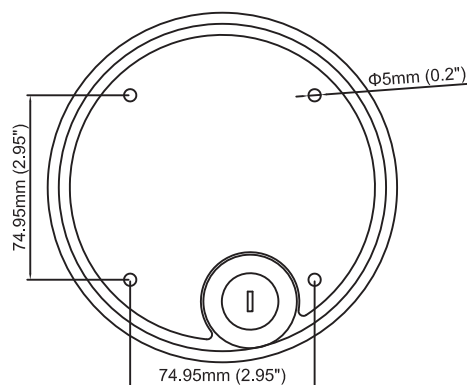

AR2200

Dome Camera

The AR2200 is a 2 megapixel resolution fixed dome camera. Protected by an IP66 and IK10 heavy duty aluminum casting housing, to provide waterproof and vandalproof resistance.

2 megapixel resolution real time video in 1080p. HDTV (1920x1080), supported by IR light to ensure best image quality in day and night.

Camera

Type	Fix dome, metal casting body, IP66 including IR light 20m.	
Image Sensor	1/2,5" progressive CMOS	
Picture Elements	1920(H) x 1200(V)	
Minimum Illumination	Color	0.4 LUX @ F1.2
	B/W	0.2 LUX @ F1.2
	IR ON	0 Lux
Shutter Speed	Automatic, Manual 1/7,5 ~ 1/100,000 seg.	
White Balance	Automatic, settings	
Gain Control	Automatic	