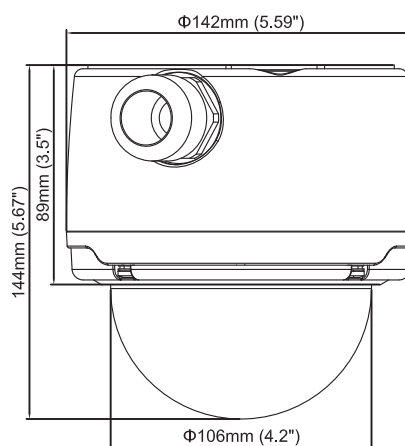

AR2200

Dome Camera

The AR2200 is a 2 megapixel resolution fixed dome camera. Protected by an IP66 and IK10 heavy duty aluminum casting housing, to provide waterproof and vandalproof resistance.

2 megapixel resolution real time video in 1080p. HDTV (1920x1080), supported by IR light to ensure best image quality in day and night.

Richly featured with local storage, POE,

- 1/2,5" Bigger size Aptina CMOS sensor
- Digital WDR
- IP66/IK10 metal housing with IR light
- Triple stream H.264/MJPEG/MPEG4
- Real time video (HDTV) 1080p.
- SD/SDHC and USB local storage
- POE/DC power supply
- Varifocal, high resolution, autoiris lens
- Advance light measurement

Camera

Type	Fix dome, metal casting body, IP66 including IR light 20m.	
Image Sensor	1/2,5" progressive CMOS	
Picture Elements	1920(H) x 1200(V)	
Minimum Illumination	Color	0.4 LUX @ F1.2
	B/W	0.2 LUX @ F1.2
	IR ON	0 Lux
Shutter Speed	Automatic, Manual 1/7,5 ~ 1/100,000 seg.	
White Balance	Automatic, settings	
Gain Control	Automatic	