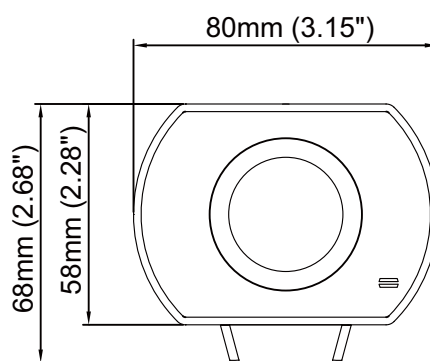

Exceptional storage capacity with built in 120 GB hard drive

Arlotto WDR cameras in 3 megapixel resolution provide best performance in night vision and sharpest definition video.

- 3 megapixel Sony 1/2.8 CMOS sensor
- 2048x1536 at 21fps. Hardware advanced
- Wide dynamic range
- Ultra high sensitivity in night vision
- SD/SDHC and 1.8" 120GB HDD local storage
- Ultra de-noise technology
- Triple stream H.264, MJPEG, MPEG4
- POE, DC power supply
- Aluminum casting housing
- High definition autoiris, varifocal lens

| Camera | | |
|----------------------|--|-----------------|
| Type | Fix box, metal casting body | |
| Image Sensor | 1/2.8" progressive Sony WDR CMOS | |
| Picture Elements | 2048(H) x 1536(V) | |
| Minimum Illumination | Color | 0.2 LUX @ F1.2 |
| | B/W | 0.01 LUX @ F1.2 |
| | IR ON | 0 Lux |
| Shutter Speed | Automatic, Manual 1/2 ~ 1/100,000 seg. | |
| White Balance | Automatic, settings | |
| Gain Control | Automatic | |