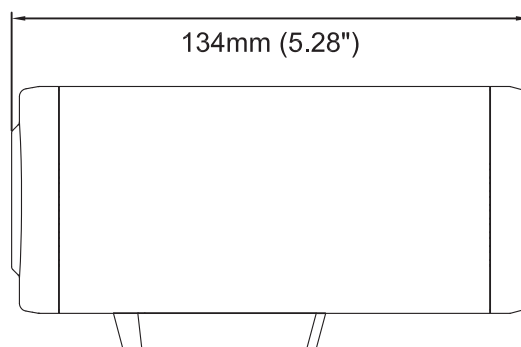

Exceptional storage capacity with built in 120 GB hard drive

Arlotto WDR cameras in 3 megapixel resolution provide best performance in night vision and sharpest definition video.

- 3 megapixel Sony 1/2.8 CMOS sensor
- 2048x1536 at 21fps. Hardware advanced
- Wide dynamic range
- Ultra high sensitivity in night vision
- SD/SDHC and 1.8" 120GB HDD local storage
- Ultra de-noise technology
- Triple stream H.264, MJPEG, MPEG4
- POE, DC power supply
- Aluminum casting housing
- High definition autoiris, varifocal lens

| Camera | | |
|----------------------|--|-----------------|
| Type | Fix box, metal casting body | |
| Image Sensor | 1/2.8" progressive Sony WDR CMOS | |
| Picture Elements | 2048(H) x 1536(V) | |
| Minimum Illumination | Color | 0.2 LUX @ F1.2 |
| | B/W | 0.01 LUX @ F1.2 |
| | IR ON | 0 Lux |
| Shutter Speed | Automatic, Manual 1/2 ~ 1/100,000 seg. | |
| White Balance | Automatic, settings | |
| Gain Control | Automatic | |