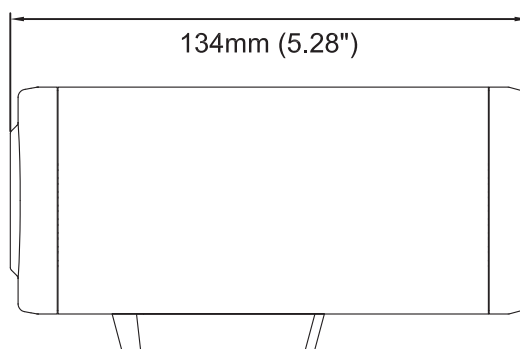

Camera		
Type		Fix box, metal casting body
Image Sensor		1/2,8" progressive Sony WDR CMOS
Picture Elements		2048(H) x 1536(V)
Minimum Illumination	Color	0.2 LUX @ F1.2
	B/W	0.01 LUX @ F1.2
	IR ON	0 Lux
Shutter Speed		Automatic, Manual 1/2 ~ 1/100,000 seg.
White Balance		Automatic, settings
Gain Control		Automatic