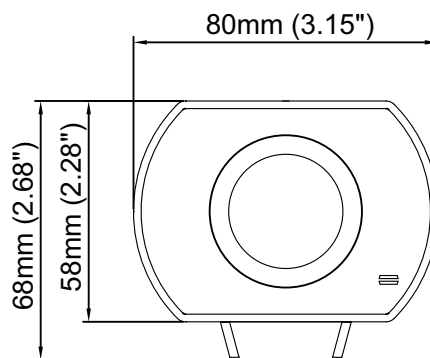

Camera		
Type		Fix box, metal casting body
Image Sensor		1/2,8" progressive Sony WDR CMOS
Picture Elements		2048(H) x 1536(V)
Minimum Illumination	Color	0.2 LUX @ F1.2
	B/W	0.01 LUX @ F1.2
	IR ON	0 Lux
Shutter Speed		Automatic, Manual 1/2 ~ 1/100,000 seg.
White Balance		Automatic, settings
Gain Control		Automatic